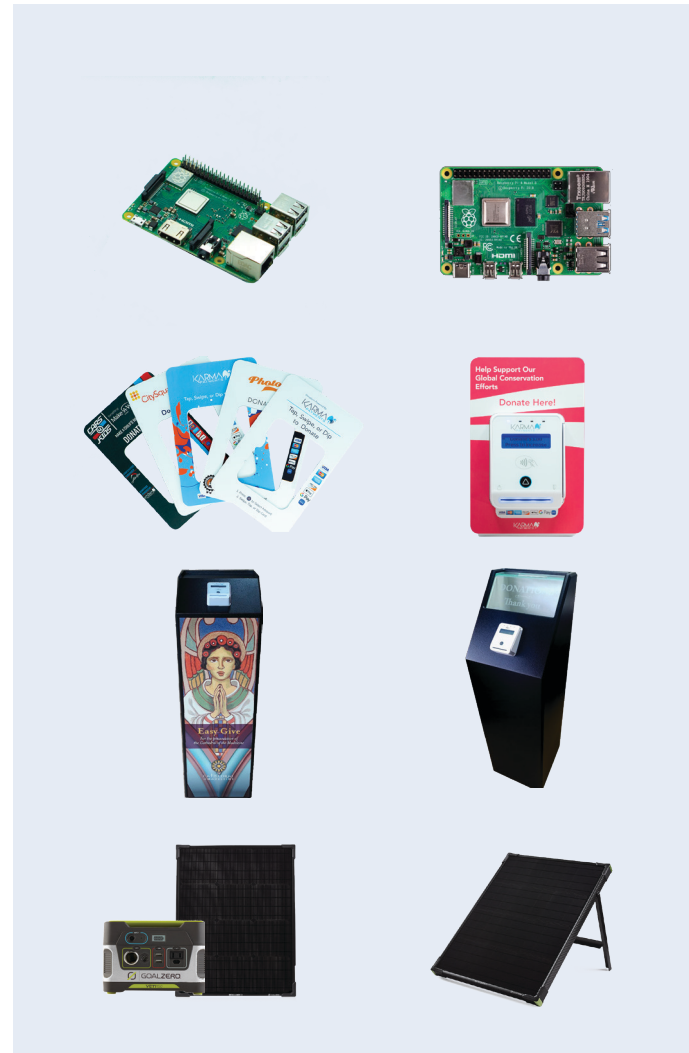

Powerful Accessories

Interactive Display

Create an interactive donor experience. Human emotion plays a large role in converting your audience into donors. Our Interactive Display Computer can trigger any electronic action, video display, robot...you name it. Thank your benefactors with a video, tell a story, and collect donor data with an online form.

Custom Branding

Draw in donors with a striking design and powerful message. Our team of dedicated designers will consult with your organization to tailor-make a branding plate that aligns with your desired messaging and style.

Hybrid Cash and Cashless Donation Box

Designed to combine the tradition of cash donations and the convenience of cashless donations. Built from the finest, most durable materials, these donation boxes are guaranteed to ignite your fundraising efforts. Available in Desktop and Pedestal styles.

Solar Power Package

Place your Cash Donation Box or Instant Karma in a remote location with a Solar Power Package. Utilizing Next-Generation Solar and Battery Solutions, your Instant Karma will accept donations outdoors, around the clock.